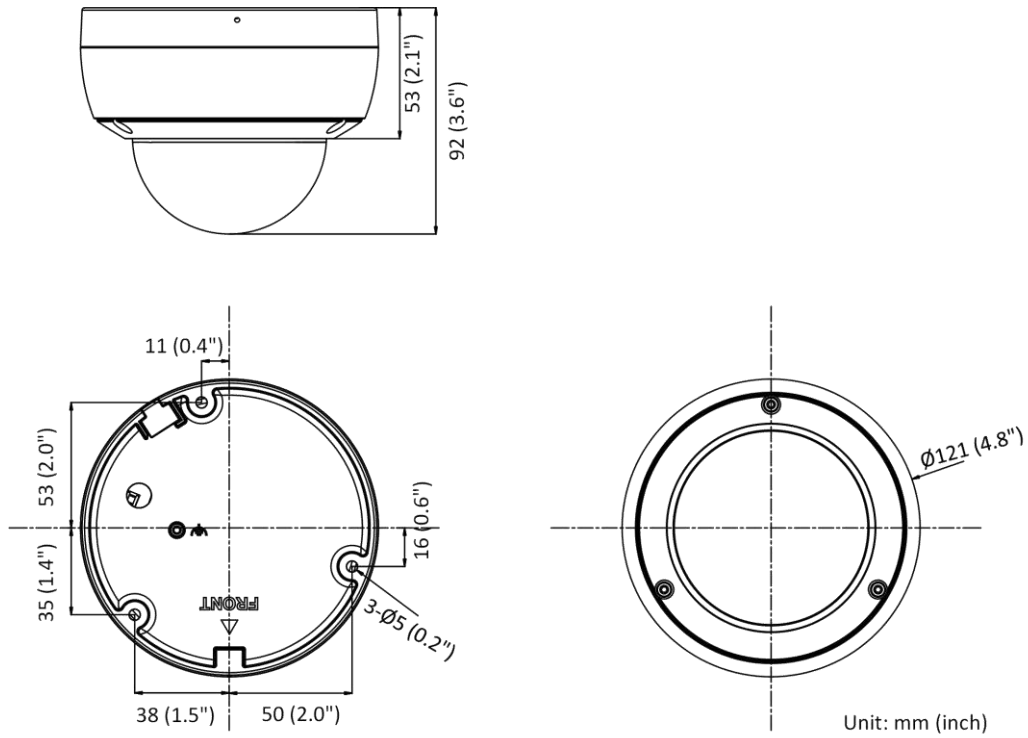

▪ **Dimension**

▪ **Accessory**

DS-1276ZJ-SUS
Corner Mount