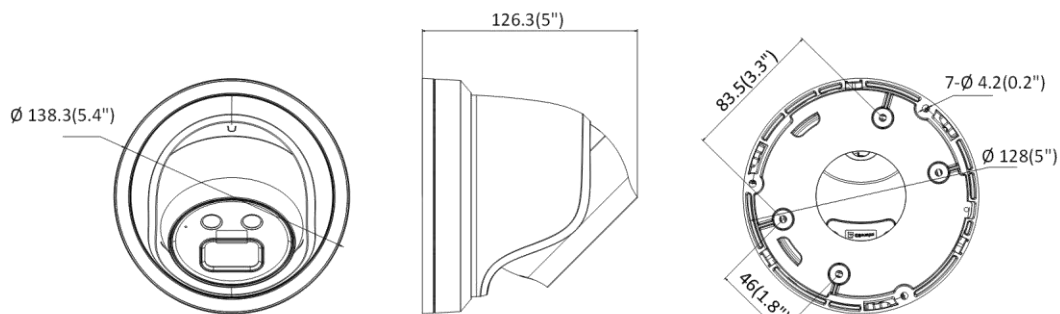

* Listed resolutions are only selectable options. It does not mean that all streams can work at their maximum resolution at the same time.

Available Model

- DS-2CD2386G2-I (2.8 mm)
- DS-2CD2386G2-I (4 mm)
- DS-2CD2386G2-I (6 mm)
- DS-2CD2386G2-IU (2.8 mm)
- DS-2CD2386G2-IU (4 mm)
- DS-2CD2386G2-IU (6 mm)

Dimension

Unit: mm(inch)