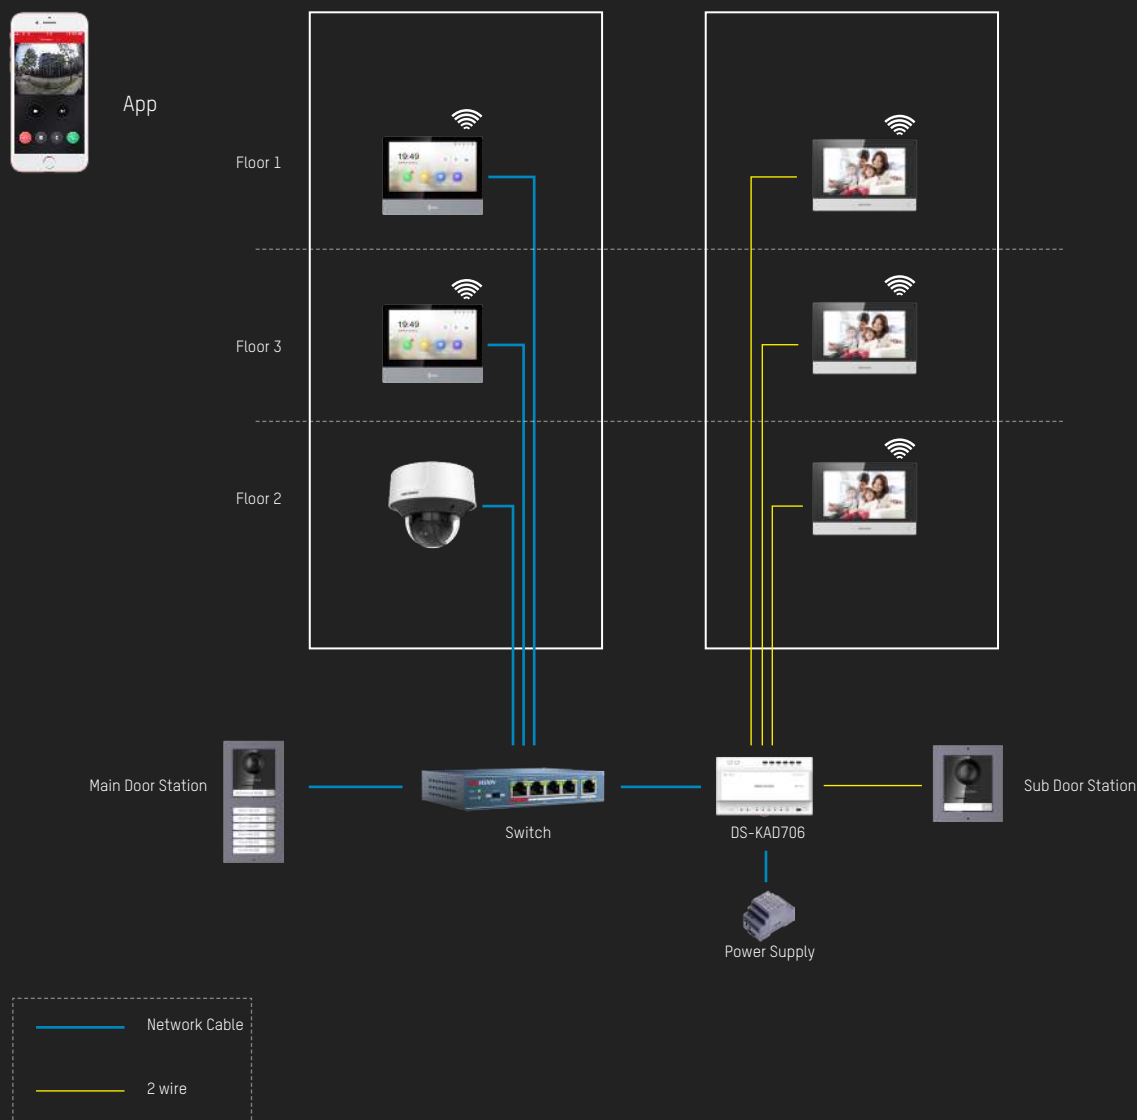

2-wire Version

Standard PoE
(IP Version)

Link with Alarm Sensors

32 GB SD Card

User-friendly Interface

Touch Screen
with 1024 * 600 Resolution

APARTMENT SOLUTION

Hikvision offers apartment solutions based on different technologies for various needs. For new apartments, IP solution based on standard PoE design is simple and convenient. For older buildings that lack proper network infrastructure, the 2-wire solution enables the re-usage of existing wiring. Multiple door stations can be installed for one building and residents can unlock them using card or password. Integration with an elevator control system makes the entire system even more secure. Hikvision's IP Video Intercom Apartment Solution is a top choice for intercom and security system in buildings.

App

IP Solution

2-Wire Solution

VILLA SOLUTION

The villa solution provides thoughtful, useful functions for every member of the home. Users can call multiple indoor stations at the same time and unlock a door at any of the indoor stations. They can also receive all call information and unlock doors remotely and conveniently using the app on a mobile device.

The fisheye camera on the door station renders images clearly both day and night. With the record-to-NVR function, users can check on what's happening at their doorstep. To make this system even better, integrate it with Hikvision's CCTV system, allowing indoor stations to display any IP camera installed around your house. Security and convenience come together in this IP Video Intercom Villa Solution.

EASY MANAGEMENT

Mobile Application

Hik-Connect

Key Benefits

- Control your door remotely with use of the HikConnect mobile app
- Check and play back video of visitors while away
- Manage all your house security solutions with one free service app
- Maintain and adjust basic functions using the mobile app
- Share the account with family members