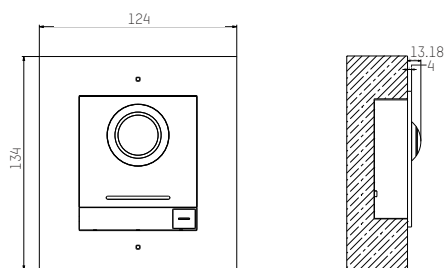

DIMENSIONAL REFERENCE FOR INSTALLATION

Single Module Flush Mounting