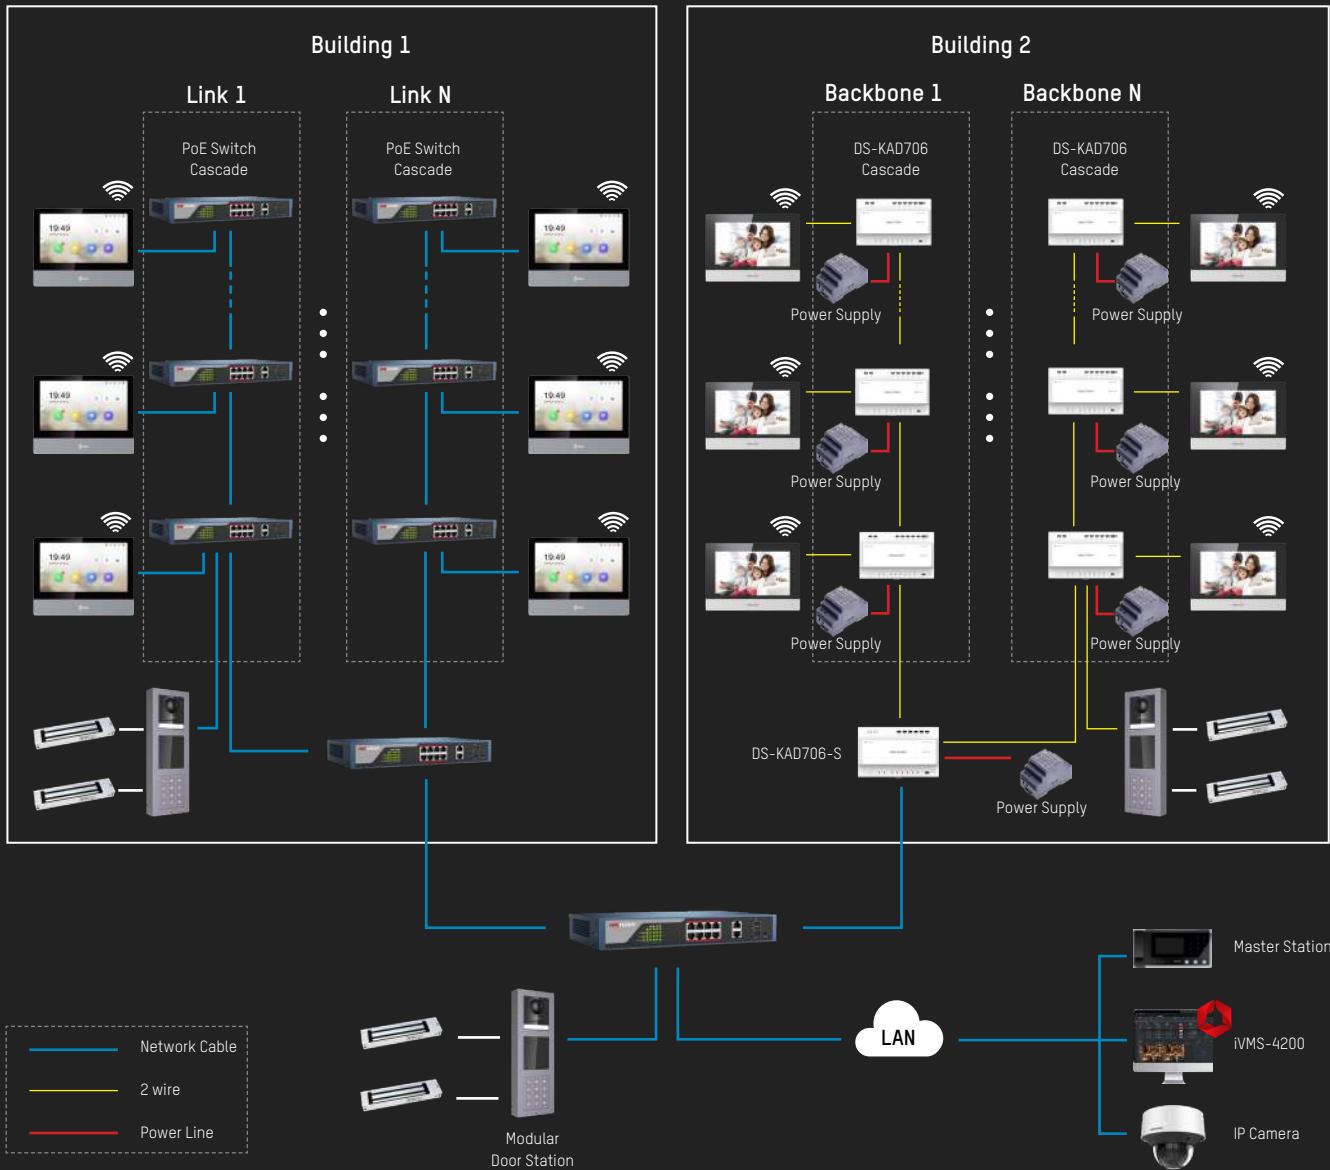

2-wire Version

Standard PoE
(IP Version)

Link with Alarm Sensors

32 GB SD Card

User-friendly Interface

Touch Screen
with 1024 * 600 Resolution

APARTMENT SOLUTION

Hikvision offers apartment solutions based on different technologies for various needs. For new apartments, IP solution based on standard PoE design is simple and convenient. For older buildings that lack proper network infrastructure, the 2-wire solution enables the re-usage of existing wiring. Multiple door stations can be installed for one building and residents can unlock them using card or password. Integration with an elevator control system makes the entire system even more secure. Hikvision's IP Video Intercom Apartment Solution is a top choice for intercom and security system in buildings.

App

IP Solution

2-Wire Solution

VILLA SOLUTION

The villa solution provides thoughtful, useful functions for every member of the home. Users can call multiple indoor stations at the same time and unlock a door at any of the indoor stations. They can also receive all call information and unlock doors remotely and conveniently using the app on a mobile device.

The fisheye camera on the door station renders images clearly both day and night. With the record-to-NVR function, users can check on what's happening at their doorstep. To make this system even better, integrate it with Hikvision's CCTV system, allowing indoor stations to display any IP camera installed around your house. Security and convenience come together in this IP Video Intercom Villa Solution.

EASY MANAGEMENT

Mobile Application

Hik-Connect

Key Benefits

- Control your door remotely with use of the HikConnect mobile app
- Check and play back video of visitors while away
- Manage all your house security solutions with one free service app
- Maintain and adjust basic functions using the mobile app
- Share the account with family members