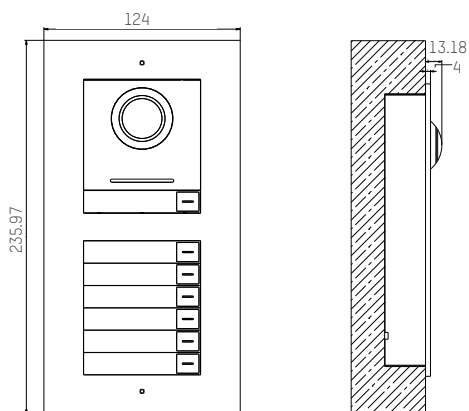

*Note: The above data are obtained by tests using Hikvision Cable and under the situation of one Door Station and one Indoor Station. This result is for reference only, actual distance may vary.

Long Transmission Distance				
Cable specification	24 AWG (0.2 mm ²) Twisted pair wire	20 AWG (0.5 mm ²) Twisted pair wire	18 AWG (0.8 mm ²) Twisted pair wire	24 AWG (0.2 mm ²) and above Parallel wire
DS-KAD706	≤ 60 m	≤ 60 m	≤ 60 m	≤ 35 m
DS-KAD706 -S				
DS-KAD706 -S	≤ 60 m	≤ 60 m	≤ 60 m	≤ 35 m
DS-KAD706 -S				
DS-KAD706	≤ 35 m	≤ 60 m	≤ 60 m	≤ 35 m
DS-KD8003-IME2				
DS-KAD706	≤ 35 m	≤ 60 m	≤ 60 m	≤ 35 m
DS-KH6320-WTE2				

DIMENSIONAL REFERENCE FOR INSTALLATION

Single Module Flush Mounting

Single Module Surface Mounting

Dual Modules Flush Mounting

Dual Modules Surface Mounting

Three Modules Flush Mounting

Three Modules Surface Mounting