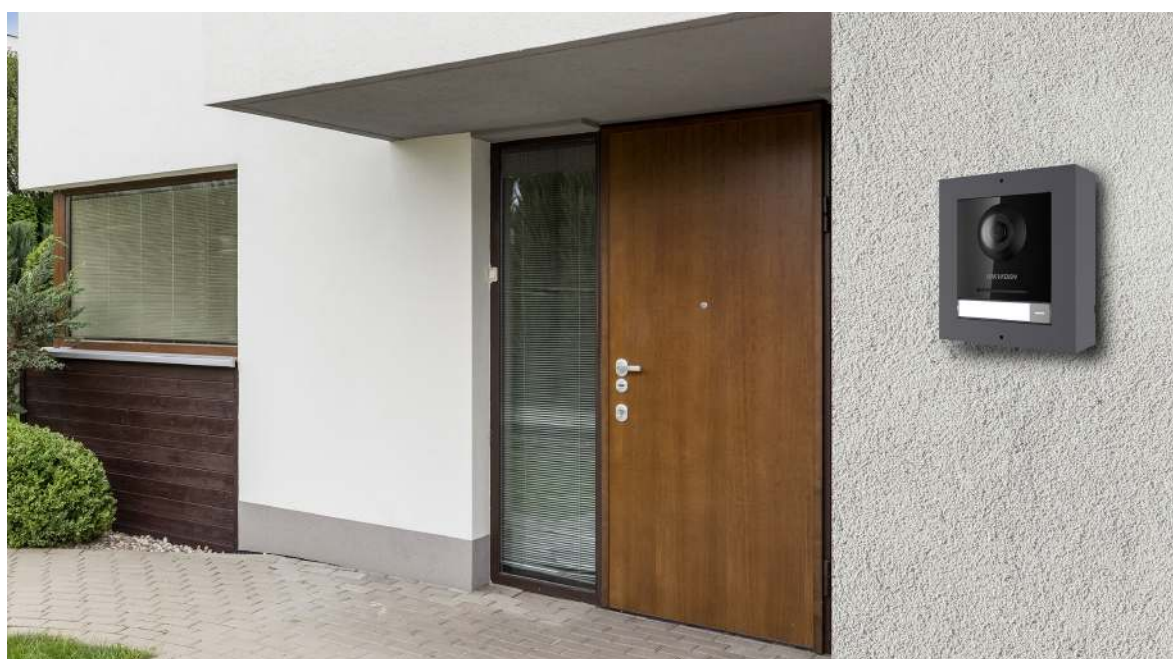

MODULAR DOOR STATION

Hikvision's modular intercom products excel at convenient installation and flexible expansion capabilities. The complete package features a main module with several extension modules ranging from the traditional nametag and keypad module to card readers and display modules, providing an abundance of functionality to customers.

Standard PoE
(IP Version)

2 MP Camera with 180° Wide
Angle and WDR

Driveway and Door Access
Control

2-wire Version

Backlight function

Bigger Nametag

Sleek Designs

Extensive Modularity