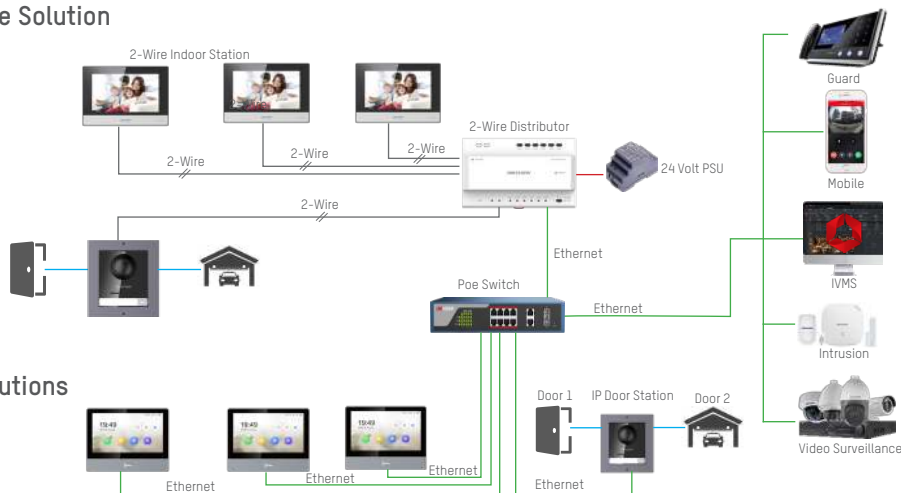

- Common Hikvision software and mobile application for remote control
- Intercom, communication, doorbell, monitoring, door opening, network and alarm functions
- Ready for integration with Video Surveillance, Access Control and Intrusion systems

Easy Installation

- Standard or high-power PoE switches used to power the whole system [IP Video Intercom]
- Only two wires for data and power, still with all the benefits of IP [2-Wire Video Intercom]
- Uses existing wires in case of building refurbishment [2-Wire Video Intercom]
- Optional wall or flush mounting installation

Flexible Combinations

- Modular flexibility to choose from
- Simplified configuration

Hybrid Convergence with IP Solution

- 2-Wire and IP technologies can be mixed within one system

2-Wire Solution

MODULAR DOOR STATION

Hikvision's modular intercom products excel at convenient installation and flexible expansion capabilities. The complete package features a main module with several extension modules ranging from the traditional nametag and keypad module to card readers and display modules, providing an abundance of functionality to customers.