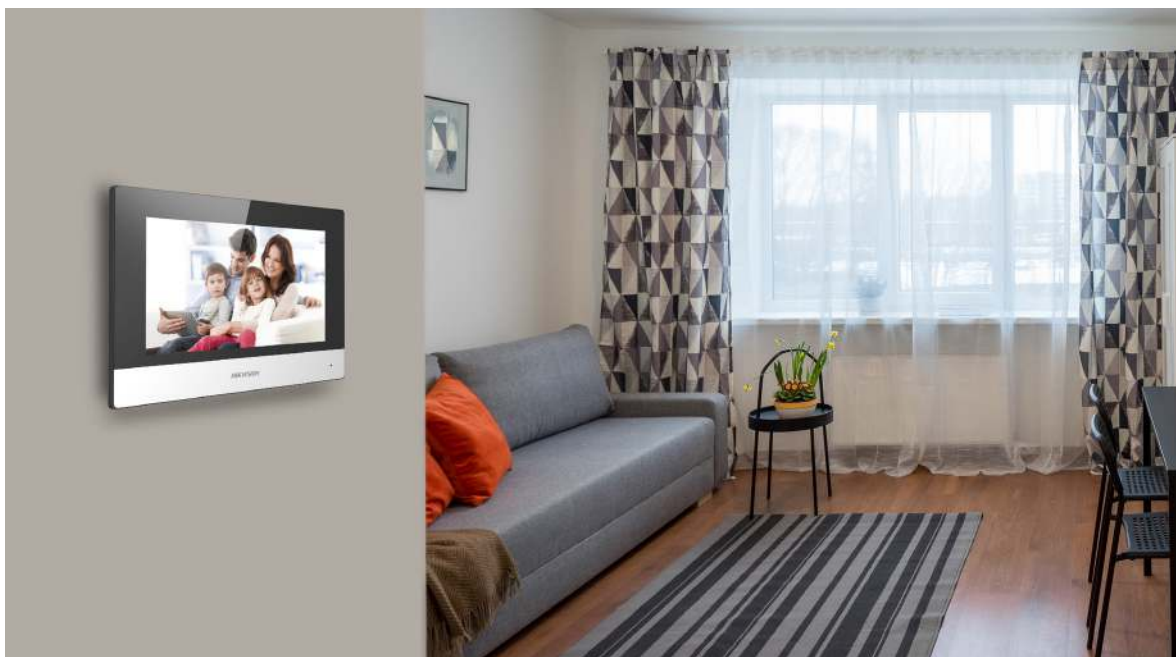

INDOOR STATION

These indoor stations received great comments for their clean and simple designs and for an excellent interactive experience. The 7-inch Ultra Series Indoor Station won the Reddot Award in 2017. The indoor stations support standard PoE (IP Version), 2-wire technology, and wall-mounted installation. The wireless connectivity makes installation and configuration quick and easy.