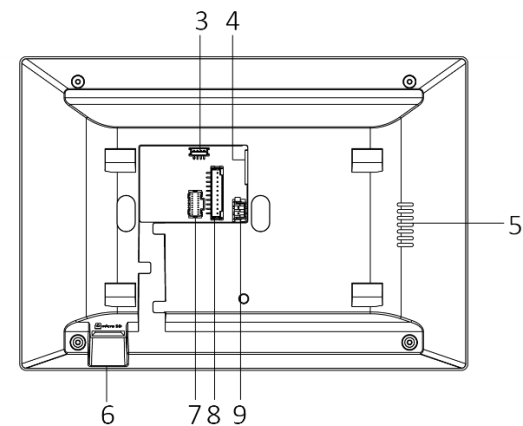

Specification

System parameters	
Memory	128 MB
Flash	32 MB
Operation system	Embedded Linux operation system
Display parameters	
Display screen	7-inch colorful TFT screen
Display resolution	1024 × 600
Operation method	Capacitive touch screen
Audio parameters	
Audio input	Built-in omnidirectional microphone
Audio output	Built-in loudspeaker
Audio compression standard	G.711 U
Audio compression rate	64 Kbps
Audio quality	Noise suppression and echo cancellation
Network parameters	
Wired network	10/100 Mbps self-adaptive
Wireless network	Wi-Fi 802.11 b/g/n
Network protocol	TCP/IP, SIP, RTSP
Network interface	1 RJ-45 10/100 Mbps self-adaptive
Alarm input	8-ch alarm inputs
Relay output	2
TF card	Max to 32 G, SD 2.0 or lower version
RS485	1
General	
Power supply	IEEE802.3af, standard PoE 12 VDC/1 A
Power consumption	≤ 6 W
Working temperature	-10 °C to 55 °C (14 °F to 131 °F)
Working humidity	10% to 90%
Dimensions	200 mm × 140 mm × 15.1 mm (7.9" × 5.5" × 0.6")
Weight	683 g (with packaging) 355 g (without packaging)

Available Model

DS-KH6320-WTE1

Dimension

Appearance and Interfaces

No.	Description	No.	Description
1	Screen	6	TF Card Slot
2	Microphone	7	Alarm Terminal
3	Debug Port	8	Reserved
4	Network Interface	9	Power Supply
5	Loudspeaker		