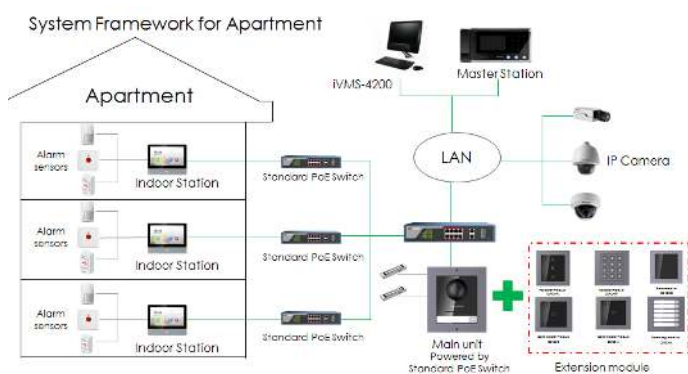

Key Feature

- New UI V2.0: User friendly design
- 7-inch colorful touch screen with resolution 1024 × 600
- Standard PoE
- Stores messages and capture pictures in the TF card
- Remote unlocking via the client software or the mobile client
- Views live videos of door stations and linked cameras
- Supports wireless network

Typical Application

CB	IEC 60950-1:2005 (Second Edition) + Am 1:2009 + Am 2:2013
FCC-SDOC	47 CFR Part 15, Subpart B
FCC-ID	47 CFR Part 15, Subpart B
C-TICK(EMC)	AS/NZS CISPR 32:2015
C-TICK(RF)	AS/NZS 4268:2017
UL	UL 60950-1 & CAN/CSA C22.2 No. 60950-1-07, Information Technology Equipment – Safety – Part 1: General Requirements
IC(EMC)	ICES-003:Issue 6
IC(RF)	RSS-247 Issue 2, February 2017, RSS-Gen Issue 5, April 2018
ROHS	2011/65/EU
REACH	Regulation (EC) No 1907/2006
WEEE	2012/19/EU

Specification

System parameters	
Memory	128 MB
Flash	32 MB
Operation system	Embedded Linux operation system
Display parameters	
Display screen	7-inch colorful TFT screen
Display resolution	1024 × 600
Operation method	Capacitive touch screen
Audio parameters	
Audio input	Built-in omnidirectional microphone
Audio output	Built-in loudspeaker
Audio compression standard	G.711 U
Audio compression rate	64 Kbps
Audio quality	Noise suppression and echo cancellation
Network parameters	
Wired network	10/100 Mbps self-adaptive
Wireless network	Wi-Fi 802.11 b/g/n
Network protocol	TCP/IP, SIP, RTSP
Network interface	1 RJ-45 10/100 Mbps self-adaptive
Alarm input	8-ch alarm inputs
Relay output	2
TF card	Max to 32 G, SD 2.0 or lower version
RS485	1
General	
Power supply	IEEE802.3af, standard PoE 12 VDC/1 A
Power consumption	≤ 6 W
Working temperature	-10 °C to 55 °C (14 °F to 131 °F)
Working humidity	10% to 90%
Dimensions	200 mm × 140 mm × 15.1 mm (7.9" × 5.5" × 0.6")
Weight	683 g (with packaging) 355 g (without packaging)