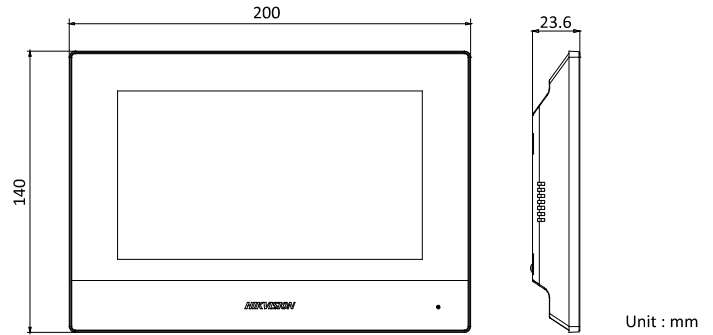

Specification

System parameters	
Memory	128 MB
Flash	32 MB
Operation system	Embedded Linux operation system
Display parameters	
Display screen	7-inch colorful TFT screen
Display resolution	1024 × 600
Operation method	Capacitive touch screen
Audio parameters	
Audio input	Built-in omnidirectional microphone
Audio output	Built-in loudspeaker
Audio compression standard	G.711 U
Audio compression rate	64 Kbps
Audio quality	Noise suppression and echo cancellation
Network parameters	
Wired network	10/100 Mbps self-adaptive
Wireless network	Wi-Fi 802.11 b/g/n
Network protocol	TCP/IP, SIP, RTSP
Network interface	1 RJ-45 10/100 Mbps self-adaptive
Alarm input	8-ch alarm inputs
Relay output	2
TF card	Max to 32 G, SD 2.0 or lower version
RS485	1
General	
Power supply	IEEE802.3af, standard PoE 12 VDC/1 A
Power consumption	≤ 6 W
Working temperature	-10 °C to 55 °C (14 °F to 131 °F)
Working humidity	10% to 90%
Dimensions	200 mm × 140 mm × 15.1 mm (7.9" × 5.5" × 0.6")
Weight	683 g (with packaging) 355 g (without packaging)

Available Model

DS-KH6320-WTE1

Dimension