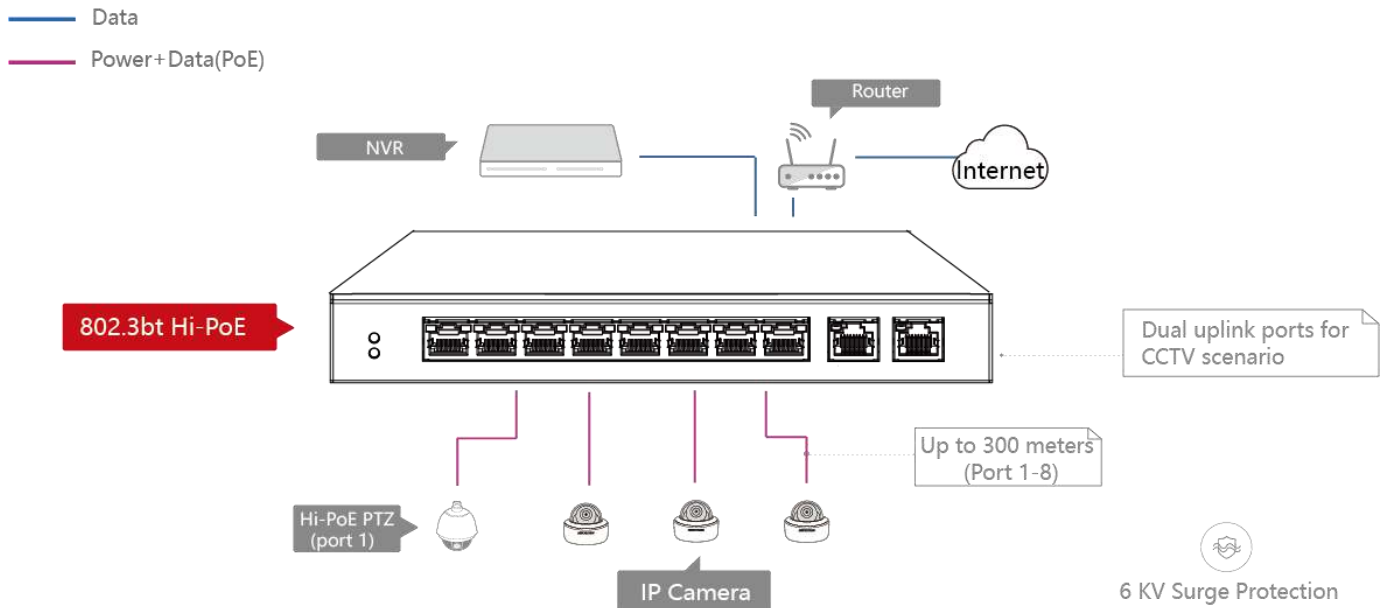

Specification

Model		DS-3E0310HP-E
Network parameters	Port number	1 × 10/100 Mbps Hi-PoE port, 7 × 10/100 Mbps PoE ports, and 2 × 10/100/1000 Mbps RJ45 ports
	Port type	RJ45 port, full duplex, MDI/MDI-X adaptive
	Standard	IEEE 802.3, IEEE 802.3u, IEEE 802.3x, IEEE 802.3ab, and IEEE 802.3z
	Forwarding mode	Store-and-forward switching
	Working mode	Standard mode (default); Extend mode
	Ports for long-distance transmission	Ports 1 to 8
	MAC address table	16 K
	Switching capacity	5.6 Gbps
	Packet forwarding rate	4.166 Mpps
	Internal cache	4 Mbits
PoE power supply	PoE standard	Port 1: IEEE 802.3af, IEEE 802.3at, IEEE 802.3bt Ports 2 to 8: IEEE 802.3af, IEEE 802.3at
	PoE power pin	Support 8-core power supply, Ethernet cable 1/2/3/6 and 4/5/7/8 provide power supply simultaneously.
	PoE port	Ports 1 to 8
	Max. port power	Port 1: 90 W Ports 2 to 8: 30 W
	PoE power budget	110 W
	Max. power consumption	120 W
General	Shell	Metal material, fan-free design
	Gross weight	1.22 kg (2.69 lb)
	Net weight	0.55 kg (1.21 lb)
	Dimension (L × H × D)	217.6 mm × 27.8 mm × 103.35 mm (8.6" × 1.1" × 4.1")
	Operating temperature	-10 °C to 55 °C (14 °F to 131 °F)
	Storage temperature	-40 °C to 85 °C (-40 °F to 185 °F)
	Operating humidity	5% to 95% (no condensation)
	Storage humidity	5% to 95% (no condensation)
	Power supply	48 VDC, 2.5 A
	Power consumption in idle	10 W
Approval	EMC	FCC (47 CFR Part 15, Subpart B); CE-EMC (EN 55032: 2015, EN 61000-3-2: 2014, EN 61000-3-3: 2013, EN 55024: 2010 +A1: 2015); RCM (AS/NZS CISPR 32: 2015); IC (ICES-003: Issue 6, 2016)
	Safety	UL (UL 60950-1); CB (IEC 60950-1:2005 + Am 1:2009 + Am 2:2013); CE-LVD (EN 60950-1:2005 + Am 1:2009 + Am 2:2013)
	Chemistry	CE-RoHS (2011/65/EU); WEEE (2012/19/EU); Reach (Regulation (EC) No 1907/2006)

Physical Interface

Front panel:

Back panel:

Available Model

DS-3E0310HP-E

Dimension (unit: mm)

Typical Application

Distributed by