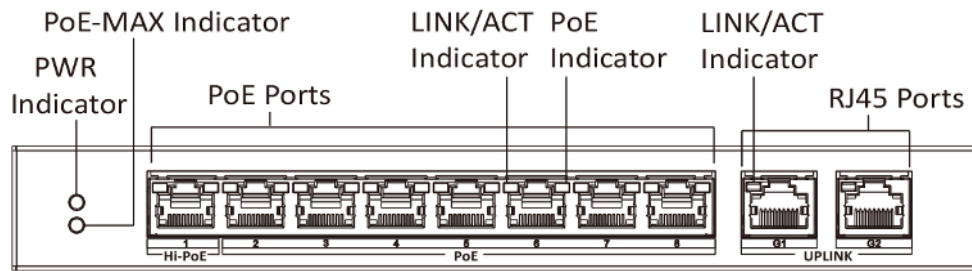

Physical Interface

Front panel: